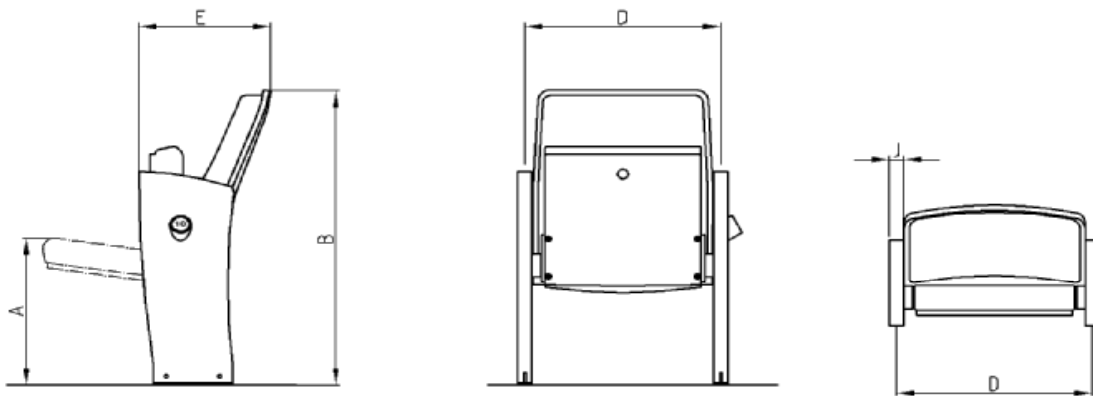

#### Measurements / Weight

	Axle distance D	Total depth E	Total height B	Seat height A	Weight in kg	Armrest width J
Measurements in mm						
Model Romy	550	370	900	450	22	40

Technical alterations reserved!