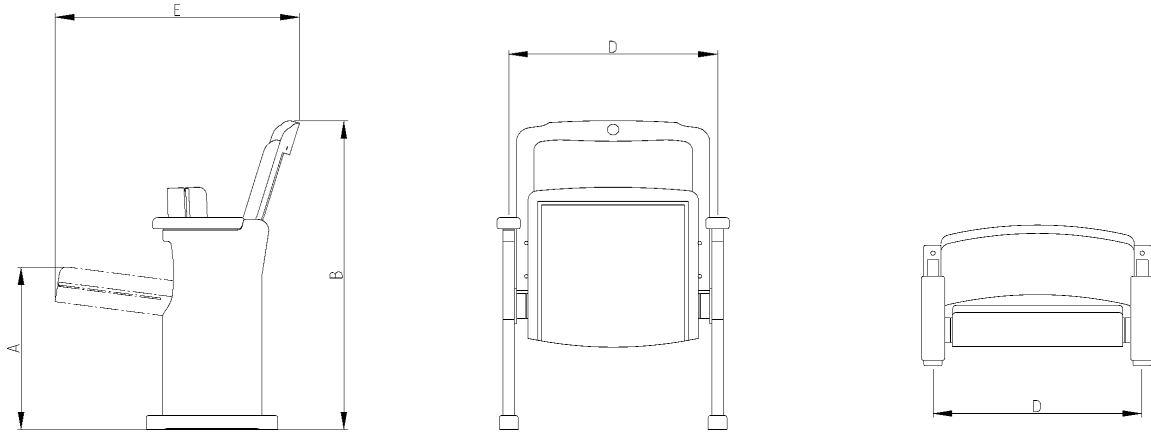

Romeo Collection

Measurements / Weight

	Axle distance	Total depth	Total height	Seat height	Weight in kg	Armrest width
Measurements in mm	D	E	B	A		J
Model Romeo	540	630	870	455	21	60

Technical alterations reserved!