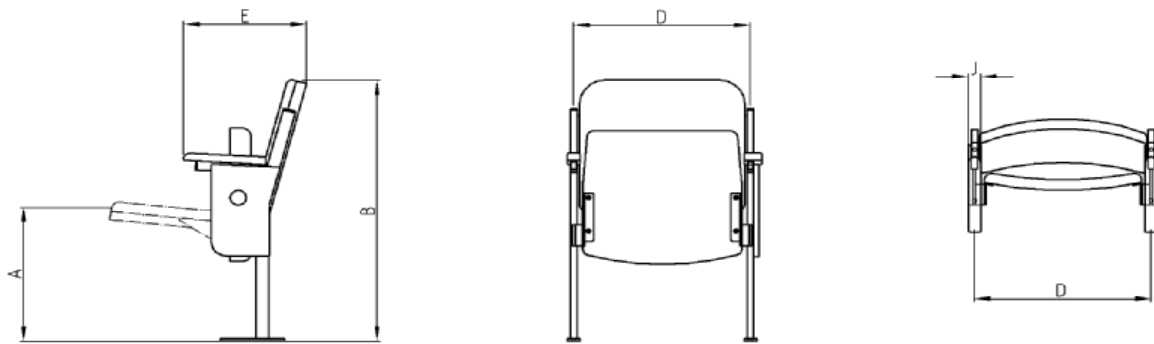

Roger Collection

Measurements / Weight

	Axle distance D	Total depth E	Total height B	Seat height A	Weight in kg	Armrest width J
Measurements in mm						
Model Roger	550	385	870	450	17	40

Technical alterations reserved!