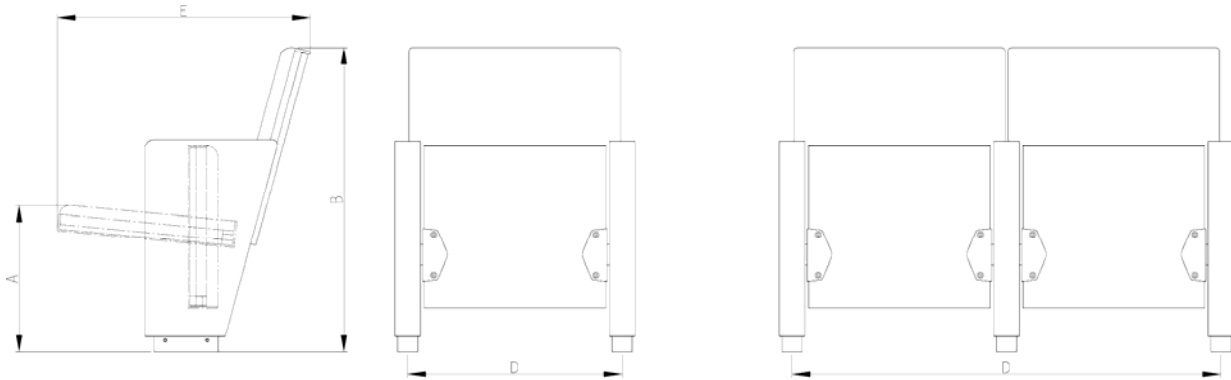

Pablo Collection

Measurements / Weight

Measurements in mm	Axle distance D	Total depth E	Total height B	Seat height A	Weight in kg	Armrest width J
Model Pablo	600 / 1200	670	950	450	28	76

Technical alterations reserved!