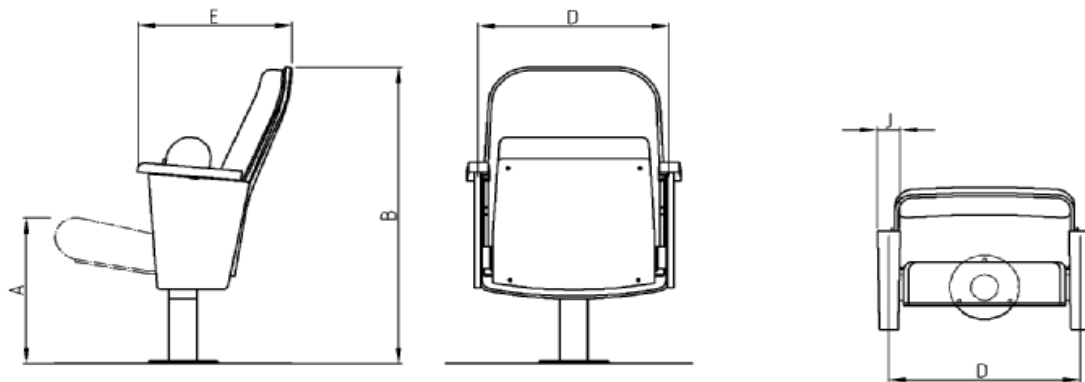

### Measurements / Weight

Measurements in mm	Axle distance D	Total depth E	Total height B	Seat height A	Weight in kg	Armrest width J
Model Liza	550	440	920	450	26	65

Technical alterations reserved!