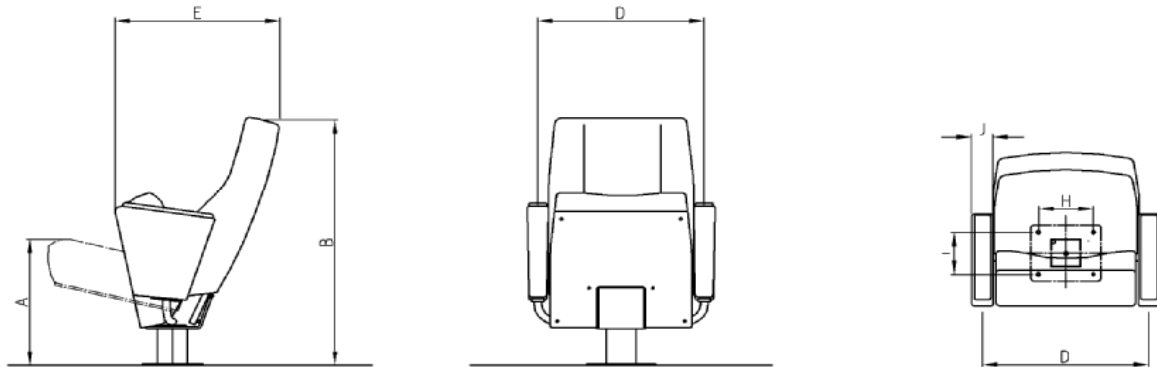

Harrison Collection folding / theatre

Measurements / weight

Measurements in mm	Axle distance D	Total depth E	Total height B	Seat height A	Weight in kg	Armrest width J
Harrison - folding / theatre	550	500-550	870	440	24	70