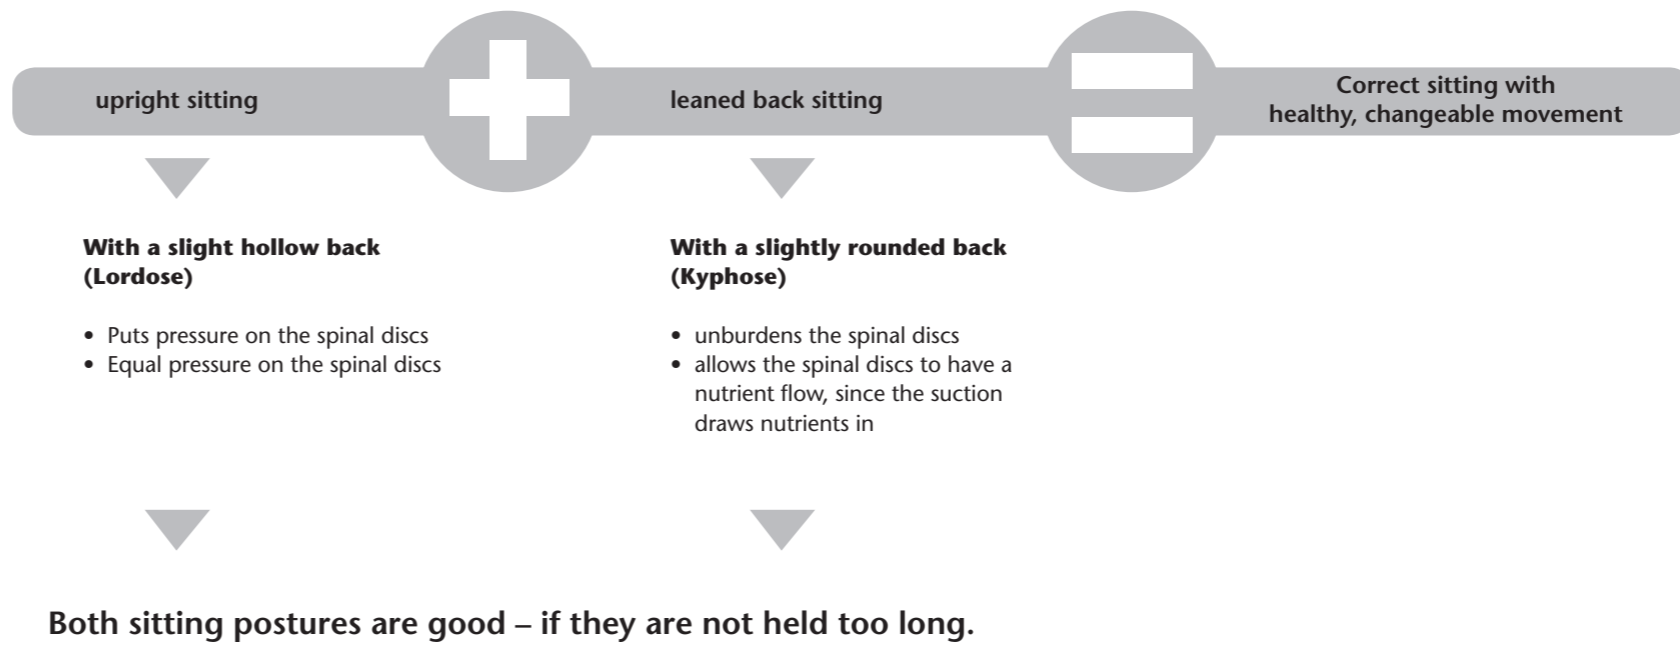

1067575 03/08

SATO

Sitting right is simple –
with **Glide-Tec**, the patented
movement mechanic in the chair.

Correct sitting – primarily a matter of adjustment.

Three basic things are very important for a healthy and comfortable sitting posture:

Glide-Tec. Intelligent Sitting comfort – perfect ergonomics!

Work better. Glide-Tec keeps you moving – and thus makes possible at the same time a comfortable working posture however you sit. It doesn't matter if you lean back or sit up straight: your hands have, in all positions, contact to the writing surface or keyboard.

Sit better. Your back needs movement – even when you sit. A healthy and stable spinal column is aided by a continuous change between sway-backed and round-back postures.

Relax better. With Glide-Tec you stay fit – even at the end of a long working day when you have only been sitting. It does not matter which sitting posture you favor: our innovative sitting technology actively combats tension. The neck is not overtaxed and remains always relaxed – and your head stays clear.

Better adjustment. Glide-Tec gives you the freedom to sit the way you want to. With a simple movement you adjust the chair to your individually desired seat height – and Glide-Tec does the rest automatically for you. Intelligent sitting technology instead of complicated adjustments: The chair fits you so well that you always sit comfortably and in a healthy manner.